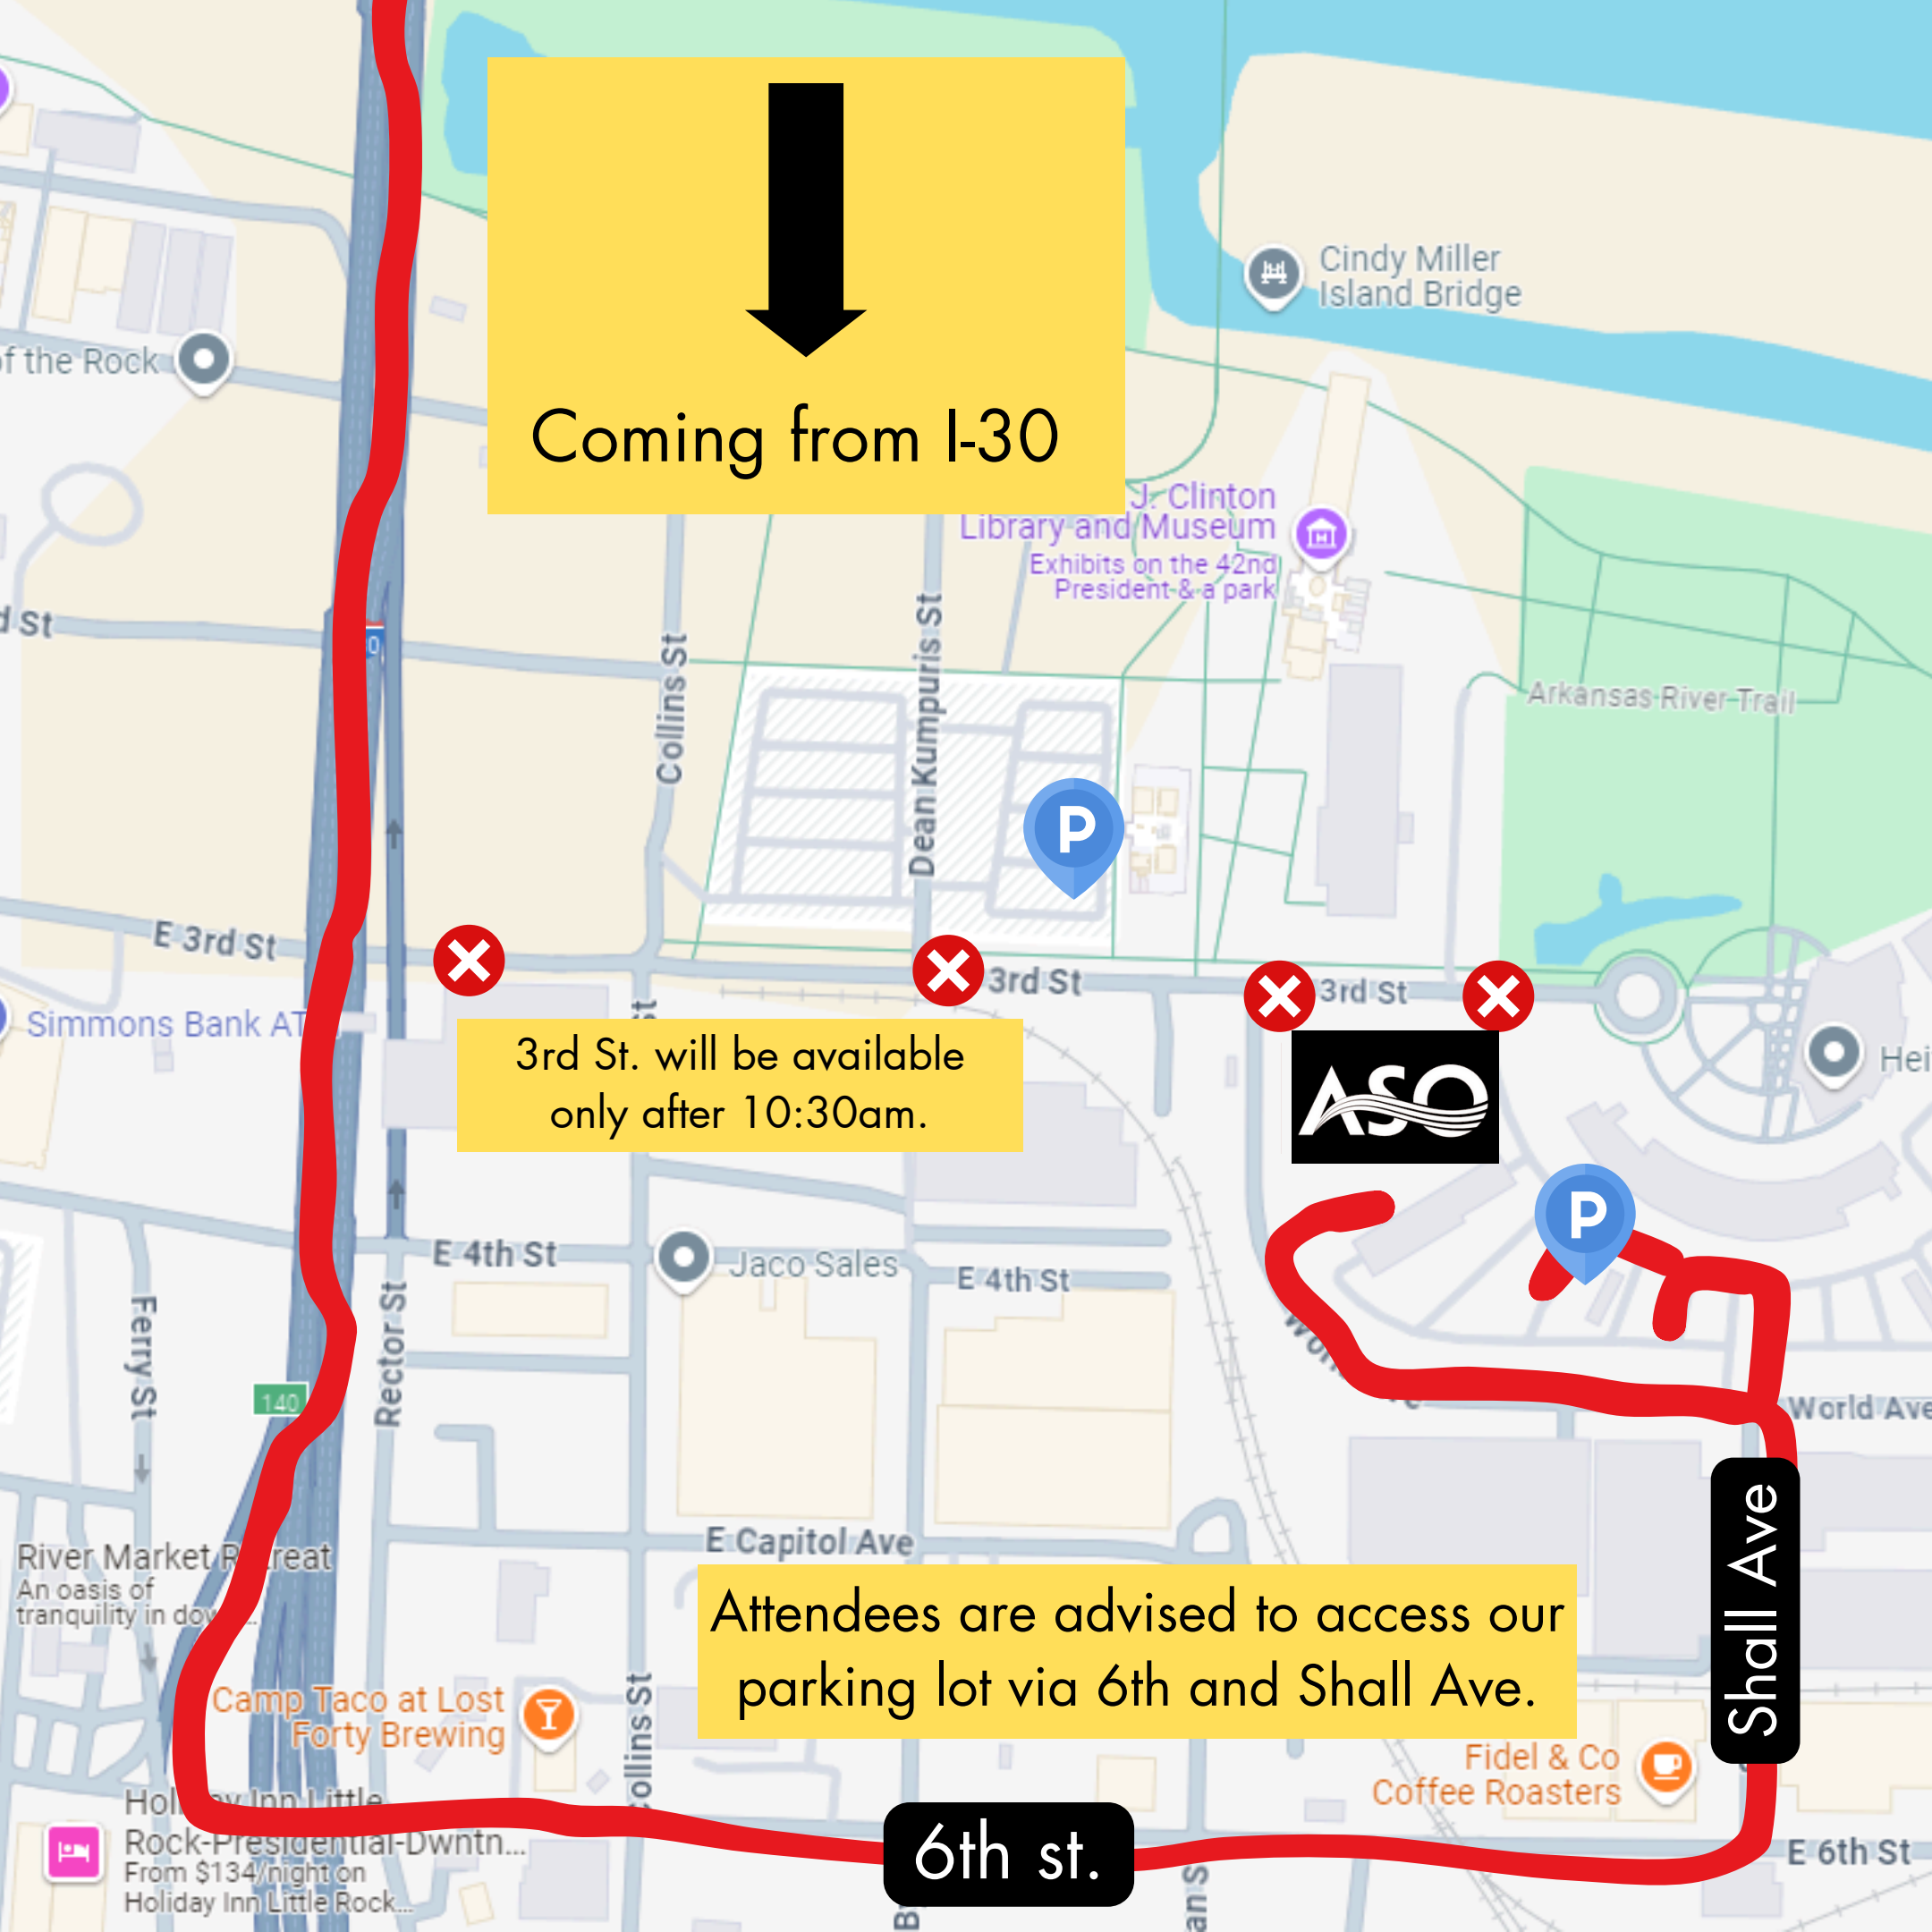

3rd St. will be available only after 10:30am.

6th st.

Attendees are advised to access our parking lot via 6th and Shall Ave.

Coming from I-30
↑

Coming from 630
→

Coming from I-30

3rd St. will be available only after 10:30am.

Attendees are advised to access our parking lot via 6th and Shall Ave.

6th st.

Shall Ave

William J. Clinton
Library and Museum
Exhibits on the 42nd
President & a park

Arkansas River Trail

Heifer Intern

3rd St. will be available
only after 10:30am.

Attendees are
advised to access
our parking lot via
6th and Shall Ave.